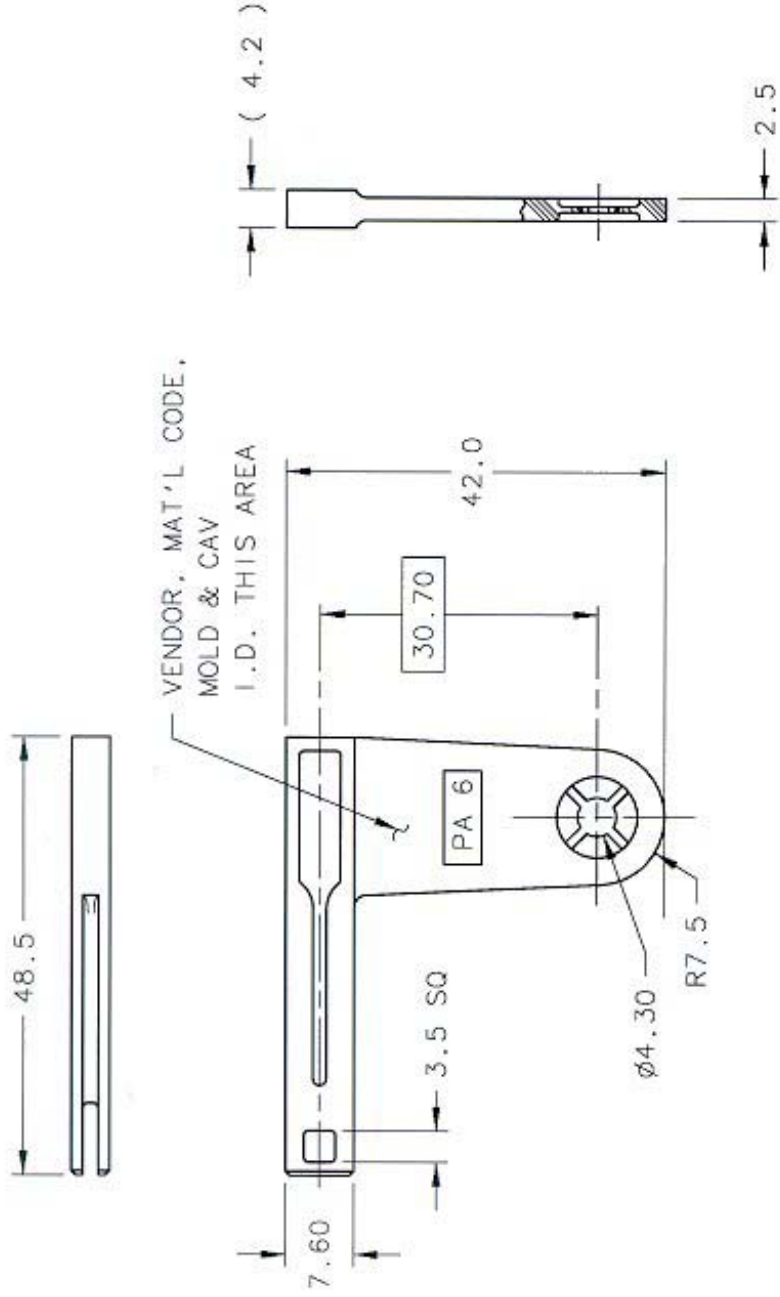

REFERENCE ONLY (FOR VISUAL AND PART NUMBER USE ONLY)

MATL: ALLIED SIGNAL
CAPRON 8200-HS
NYLON 6 CPN 1868

COLOR: BLACK

54200002

CLIP-WELD STUD (M5)
2.80MM IN-LINE APEX CONN. SYS
REVISION "B" 8-17-98 DT
SDRC C21001-CHRY

54200002	04759469AA
FCI P/N	CHRY P/N