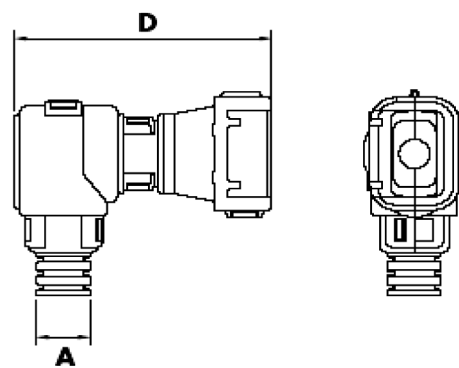

APEX 2.8 mm Wire Dress Covers Conduit Capture

STRAIGHT

90°

BACKSHELL	PART NUMBER	CONDUIT SIZE	A mm	D mm
2 way	CI08-FCI02	1/4" (6 mm)	10	33
2 way	CI12-FCI02	3/8" (9 mm)	13	27
3 way	CI08-FCI03	1/4" (6 mm)	10	34
3 way	CI12-FCI03	3/8" (9 mm)	13	29
4 way	CI08-FCI04	1/4" (6 mm)	10	34
4 way	CI12-FCI04	3/8" (9 mm)	13	29
14 way	CI12-FCI14	3/8" (9 mm)	13	34
14 way	CI16-FCI14	1/2" (13 mm)	16	59

BACKSHELL	PART NUMBER	CONDUIT SIZE	A mm	D mm
2 way	CI08-90-FCI02	1/4" (6 mm)	10	48
2 way	CI12-90-FCI02	3/8" (9 mm)	13	42
3 way	CI08-90-FCI03	1/4" (6 mm)	10	49
3 way	CI12-90-FCI03	3/8" (9 mm)	13	44
4 way	CI08-90-FCI04	1/4" (6 mm)	10	44
4 way	CI12-90-FCI04	3/8" (9 mm)	13	29
14 way	CI12-90-FCI14	3/8" (9 mm)	13	57
14 way	CI16-90-FCI14	1/2" (13 mm)	16	57