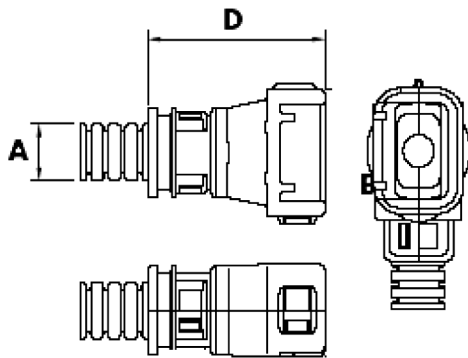

APEX 2.8 mm Wire Dress Covers Conduit Capture

STRAIGHT

90°

BACKSHELL	PART NUMBER	CONDUIT SIZE	A mm	D mm
2 way	CI08-FCI02	1/4" (6 mm)	10	33
2 way	CI12-FCI02	3/8" (9 mm)	13	27
3 way	CI08-FCI03	1/4" (6 mm)	10	34
3 way	CI12-FCI03	3/8" (9 mm)	13	29
4 way	CI08-FCI04	1/4" (6 mm)	10	34
4 way	CI12-FCI04	3/8" (9 mm)	13	29
14 way	CI12-FCI14	3/8" (9 mm)	13	34
14 way	CI16-FCI14	1/2" (13 mm)	16	59

BACKSHELL	PART NUMBER	CONDUIT SIZE	A mm	D mm
2 way	CI08-90-FCI02	1/4" (6 mm)	10	48
2 way	CI12-90-FCI02	3/8" (9 mm)	13	42
3 way	CI08-90-FCI03	1/4" (6 mm)	10	49
3 way	CI12-90-FCI03	3/8" (9 mm)	13	44
4 way	CI08-90-FCI04	1/4" (6 mm)	10	44
4 way	CI12-90-FCI04	3/8" (9 mm)	13	29
14 way	CI12-90-FCI14	3/8" (9 mm)	13	57
14 way	CI16-90-FCI14	1/2" (13 mm)	16	57