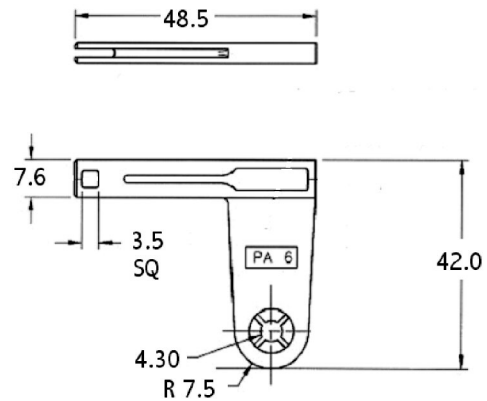

APEX Connector Clips For Type 1 (DCX) Slots Only

**CLIP SLOT
TYPE 1
(DCX TYPE)**

**CLIP SLOT
TYPE 2
(FORD TYPE)**

CLIP SELECTION TYPE 1 (DCX) ONLY

DOUBLE X-TREE
SUPPLIER: FCI
FCI PART NUMBER: 54200010

M5 WELD STUD CLIP
FCI PART NUMBER: 54200002