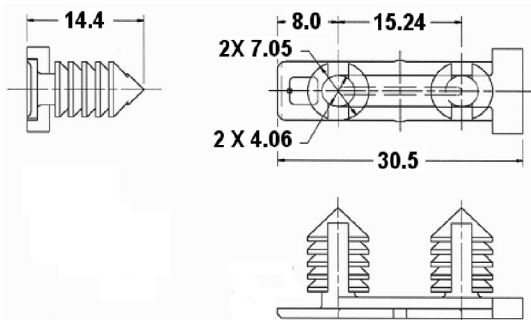

APEX Connector Clips For Type 1 (DCX) Slots Only

**CLIP SLOT
TYPE 1
(DCX TYPE)**

**CLIP SLOT
TYPE 2
(FORD TYPE)**

CLIP SELECTION TYPE 1 (DCX) ONLY

DOUBLE X-TREE
SUPPLIER: FCI
FCI PART NUMBER: 54200010

M5 WELD STUD CLIP
FCI PART NUMBER: 54200002